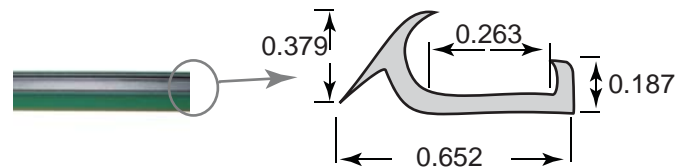

Waycover Wiper Specs

End View (not to scale)

Part Number: CVR-0127

Part Number: CVR-0127A

Part Number: CVR-0303

Part Number: CVR-0304
(Fits CVR-0088 Only)

Part Number: CVR-0320
(Fits Models 3020 & 4525 - Y-Axis)