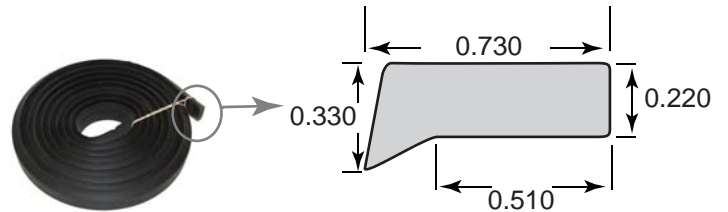

Waycover Wiper Specs

End View (not to scale)

Part Number: CVR-0127

Part Number: CVR-0127A

Part Number: CVR-0303

Part Number: CVR-0304
(Fits CVR-0088 Only)

Part Number: CVR-0320
(Fits Models 3020 & 4525 - Y-Axis)