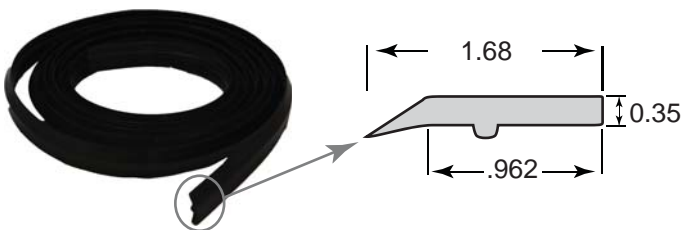

Waycover Wiper Specs

End View (not to scale)

Part Number: CVR-0127

Part Number: CVR-0127A

Part Number: CVR-0303

Part Number: CVR-0304
(Fits CVR-0088 Only)

Part Number: CVR-0320
(Fits Models 3020 & 4525 - Y-Axis)

Part Number: CVR-0360