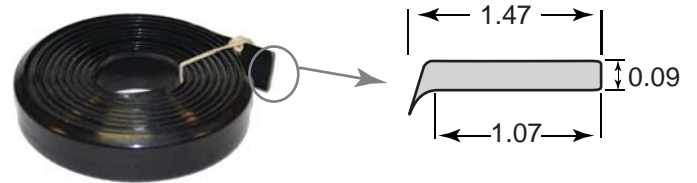

Waycover Wiper Specs

End View (not to scale)

Part Number: CVR-0127

Part Number: CVR-0127A

Part Number: CVR-0303

Part Number: CVR-0304
(Fits CVR-0088 Only)

Part Number: CVR-0320
(Fits Models 3020 & 4525 - Y-Axis)

Part Number: CVR-0360