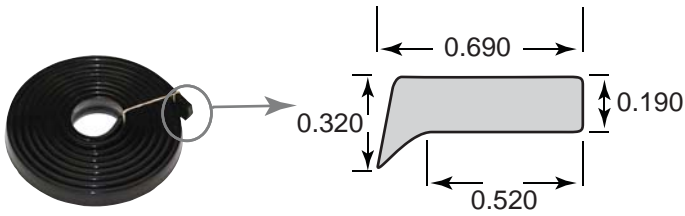

Waycover Wiper Specs

End View (not to scale)

Part Number: CVR-0127

Part Number: CVR-0127A

Part Number: CVR-0303

Part Number: CVR-0304
(Fits CVR-0088 Only)

Part Number: CVR-0320
(Fits Models 3020 & 4525 - Y-Axis)

Part Number: CVR-0360