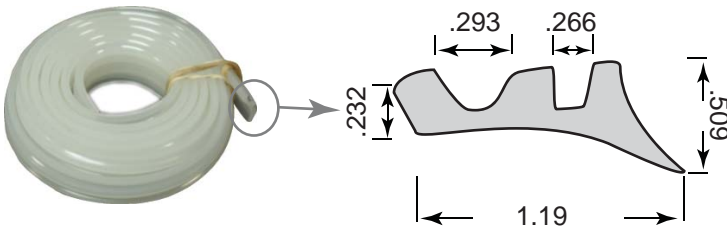

Waycover Wiper Specs

End View (not to scale)

Part Number: CVR-0127

Part Number: CVR-0127A

Part Number: CVR-0303

Part Number: CVR-0304
(Fits CVR-0088 Only)

Part Number: CVR-0320
(Fits Models 3020 & 4525 - Y-Axis)

Part Number: CVR-0360